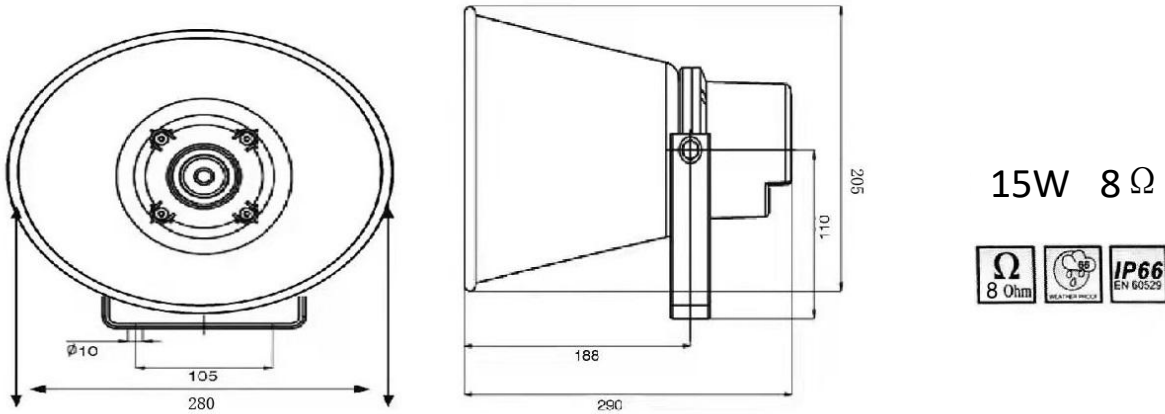

General	
Casing	Impact-resistant aluminum, IP66- and NEMA 4X-rated. For repainting instructions and impact on warranty, contact your partner
Memory	256 MB RAM, 256 MB Flash
Power	Power over Ethernet (PoE) IEEE 802.3af/802.3at Type 1 Class 3 (max 12.95 W)
Connectors	RJ45 10BASE-T/100BASE-TX
Operating conditions	-30°C to 70 °C (-4 °F to 122 °F) Humidity 10–100% RH (condensing)
Approvals	
Dimension	280*205*290 mm

Dimension:

Key to symbols used	
	Weatherproof
	IP rating EN 60529
	100V line
	Low impedance
	Double insulated