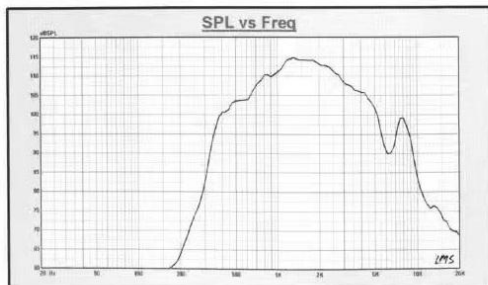

HONGKONG KOON TECHNOLOGY LTD

1001 Building T3_01 Uni Center Baoan Shenzhen China
Tel: 00867552448753 Email: marketing@koontech.com
www.koontech.com

Models	KNSIPSP-L4-15W
Audio	
Audio streaming	One-way/ (Differential output)
Audio compression	G.711 PCM 8 kHz, G.726 ADPCM 8 kHz,
Audio input/output	Built-in microphone (can be disabled mechanically)
Built-in microphone specification	50 Hz - 16 kHz
Speaker	
Max sound pressure level	>125 dB/30W/1m
Frequency response	300 Hz - 8 kHz
Coverage pattern	70° horizontal by 100° vertical (at 2 kHz)
Amplifier	
Amplifier description	Built-in 15W Class D amplifier
Supported protocols	IPv4/v6, HTTP, SIP, NTP, TCP, UDP, DHCP

General	
Casing	Impact-resistant aluminum, IP66- and NEMA 4X-rated. For repainting instructions and impact on warranty, contact your partner
Memory	256 MB RAM, 256 MB Flash
Power	Power over Ethernet (PoE) IEEE 802.3af/802.3at Type 1 Class 3 (max 12.95 W)
Connectors	RJ45 10BASE-T/100BASE-TX
Operating conditions	-30°C to 70 °C (-4 °F to 122 °F) Humidity 10–100% RH (condensing)
Approvals	
Dimension	280*205*290 mm

Dimension:

Key to symbols used	
	Weatherproof
	IP rating EN 60529
	100V line
	Low impedance
	Double insulated